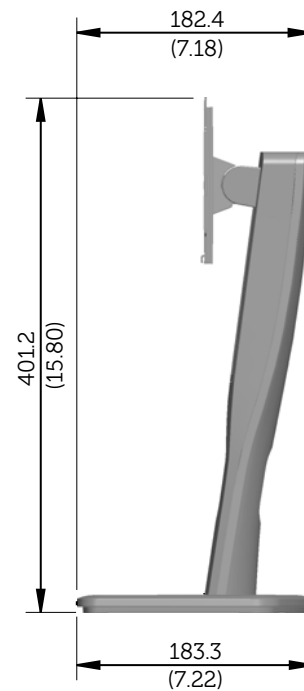

# P1913 Outline Dimensions

# Norminal Dimensions

Unit: mm (inch)

Back view of Monitor without stand

# P1913S Outline Dimensions

Nominal Dimensions  
Unit: mm (inch)

Back view of Monitor without stand

# P2213 Outline Dimensions

Nominal Dimensions  
Unit: mm (inch)

Back view of Monitor without stand