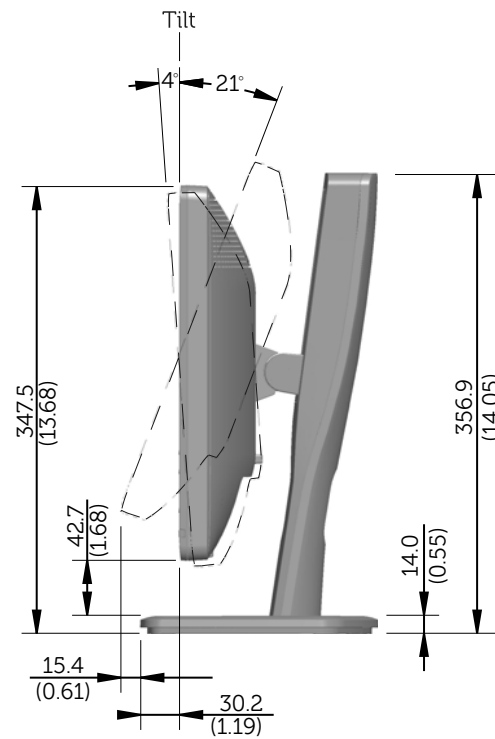

# P1913 Outline Dimensions

# Norminal Dimensions

Unit: mm (inch)

Back view of Monitor without stand

# P1913S Outline Dimensions

Nominal Dimensions  
Unit: mm (inch)

Back view of Monitor without stand

# P2213 Outline Dimensions

Nominal Dimensions  
Unit: mm (inch)

Back view of Monitor without stand