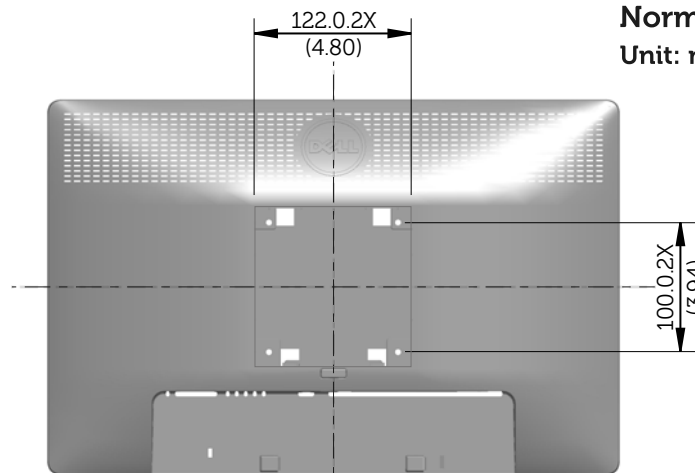

# P1913 Outline Dimensions

# Norminal Dimensions

Unit: mm (inch)

Back view of Monitor without stand

# P1913S Outline Dimensions

Nominal Dimensions  
Unit: mm (inch)

Back view of Monitor without stand

# P2213 Outline Dimensions

Nominal Dimensions  
Unit: mm (inch)

Back view of Monitor without stand