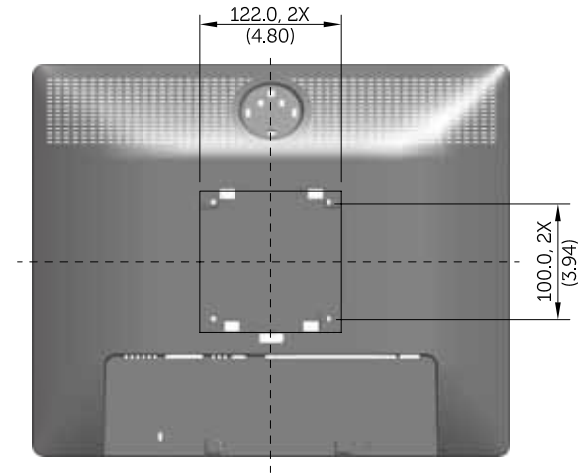

# Norminal Dimensions

Unit: mm (inch)

Back view of Monitor without stand

# P1913S Outline Dimensions

Nominal Dimensions  
Unit: mm (inch)

Back view of Monitor without stand

# P2213 Outline Dimensions

Nominal Dimensions  
Unit: mm (inch)

Back view of Monitor without stand